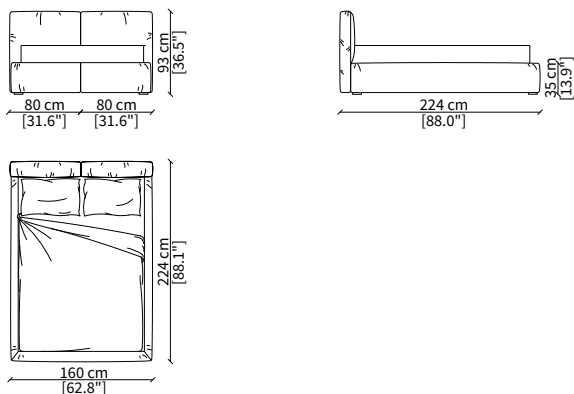

Base: black.

Cover: in fabric or leather, removable cover only in the fabric version

Slatted base: in wood included

COOPER LETTO

Design R&D Frigerio

LETTI - BEDS

cod. 17400

Letto per materasso 140x200 cm / Bed mattress size 140x200 cm

cod. 17401

Letto per materasso 160x200 cm / Bed mattress size 160x200 cm

cod. 17402

Letto per materasso 180x200 cm / Bed mattress size 180x200 cm

COOPER LETTO
Design R&D Frigerio

TESSUTO / FABRIC

Asolo

Avignone